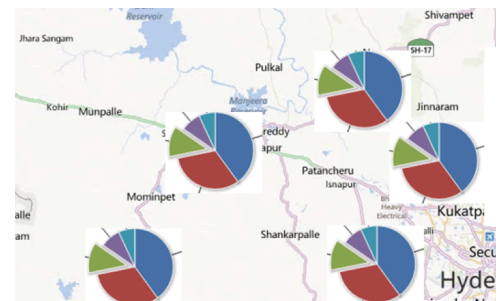

CRM and Bing Maps Integration